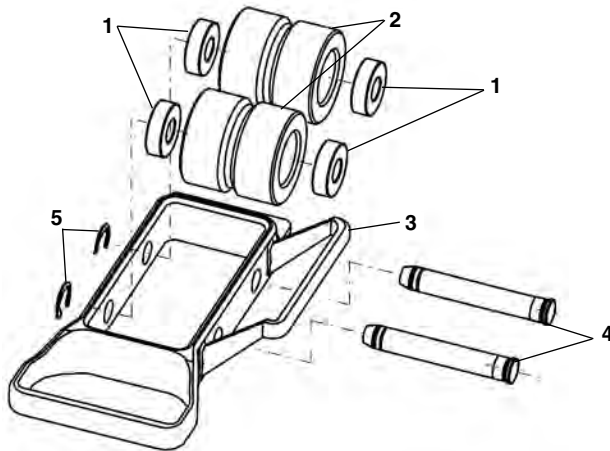

Pipe Support Assembly

NOTE: Order parts by Catalog Number only. DO NOT order by Reference Number.

Ref. No.	Catalog No.	Description
—	60002	Pipe Support Assembly
1	60007	Ball Transfer Head Set (Includes Ref. No. 2)
2	60012	Locking Rod

Pipe Roller Attachment

Ref. No.	Catalog No.	Description
—	61757	Pipe Roller Attachment
1	44565	Ball Bearing (4)
2	62447	Roller (2)
3	62452	Frame – Pipe Roller
4	54887	Roller Pin w/Clip (2)
5	42580	Pkg. of 5 E-Clips

Transport Cart

Ref. No.	Catalog No.	Description
—	54397	Transport Cart
1	54897	Knob
2	62642	Latch Bolt
3	42580	Pkg. of 5 E-Clips
4	50847	Hitch Pin w/Hairpin
5	50852	Hairpin Cotter
6	93325	Wheel (2)