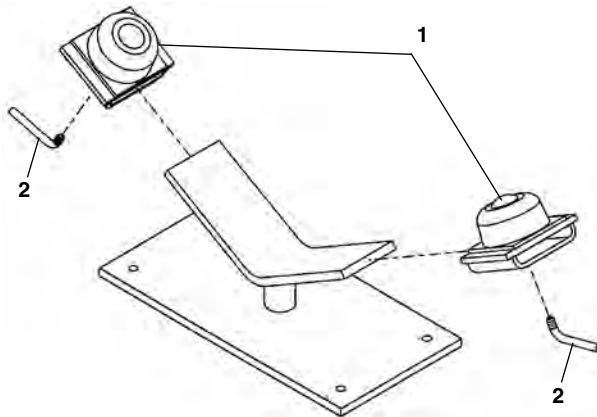

Pipe Support Assembly

NOTE: Order parts by Catalog Number only. DO NOT order by Reference Number.

Ref. No.	Catalog No.	Description
—	60002	Pipe Support Assembly
1	60007	Ball Transfer Head Set (Includes Ref. No. 2)
2	60012	Locking Rod

Pipe Roller Attachment

Ref. No.	Catalog No.	Description
—	61757	Pipe Roller Attachment
1	44565	Ball Bearing (4)
2	62447	Roller (2)
3	62452	Frame – Pipe Roller
4	54887	Roller Pin w/Clip (2)
5	42580	Pkg. of 5 E-Clips

Transport Cart

Ref. No.	Catalog No.	Description
—	54397	Transport Cart
1	54897	Knob
2	62642	Latch Bolt
3	42580	Pkg. of 5 E-Clips
4	50847	Hitch Pin w/Hairpin
5	50852	Hairpin Cotter
6	93325	Wheel (2)