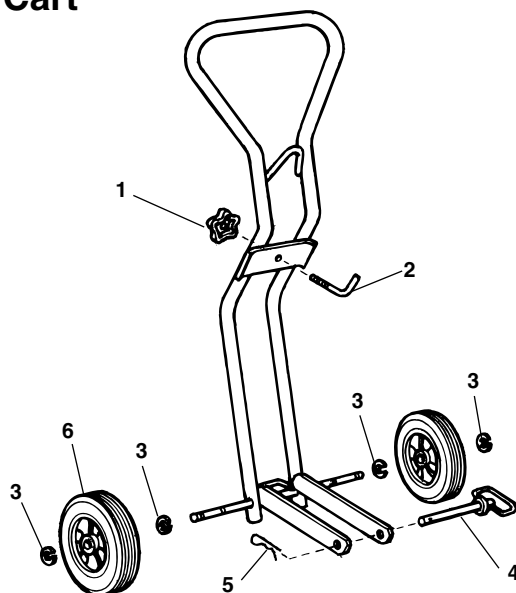

Pipe Support Assembly

NOTE: Order parts by Catalog Number only. DO NOT order by Reference Number.

Ref. No.	Catalog No.	Description
—	60002	Pipe Support Assembly
1	60007	Ball Transfer Head Set (Includes Ref. No. 2)
2	60012	Locking Rod

Pipe Roller Attachment

Ref. No.	Catalog No.	Description
—	61757	Pipe Roller Attachment
1	44565	Ball Bearing (4)
2	62447	Roller (2)
3	62452	Frame – Pipe Roller
4	54887	Roller Pin w/Clip (2)
5	42580	Pkg. of 5 E-Clips

Transport Cart

Ref. No.	Catalog No.	Description
—	54397	Transport Cart
1	54897	Knob
2	62642	Latch Bolt
3	42580	Pkg. of 5 E-Clips
4	50847	Hitch Pin w/Hairpin
5	50852	Hairpin Cotter
6	93325	Wheel (2)